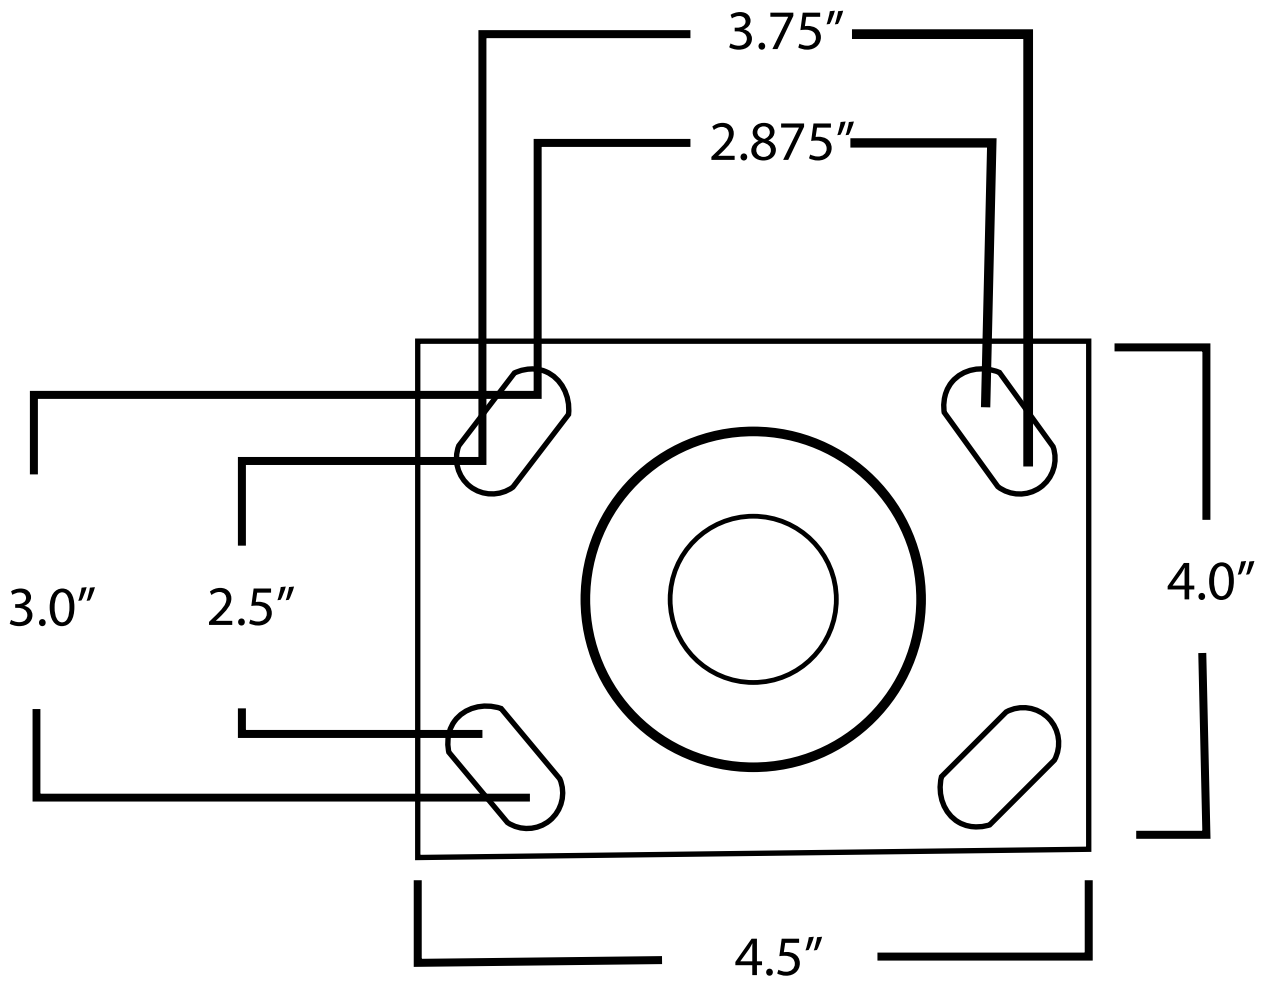

Surplus Center Item Number: 700764

Slotted Hole Dimensions

(Diagram not to scale)