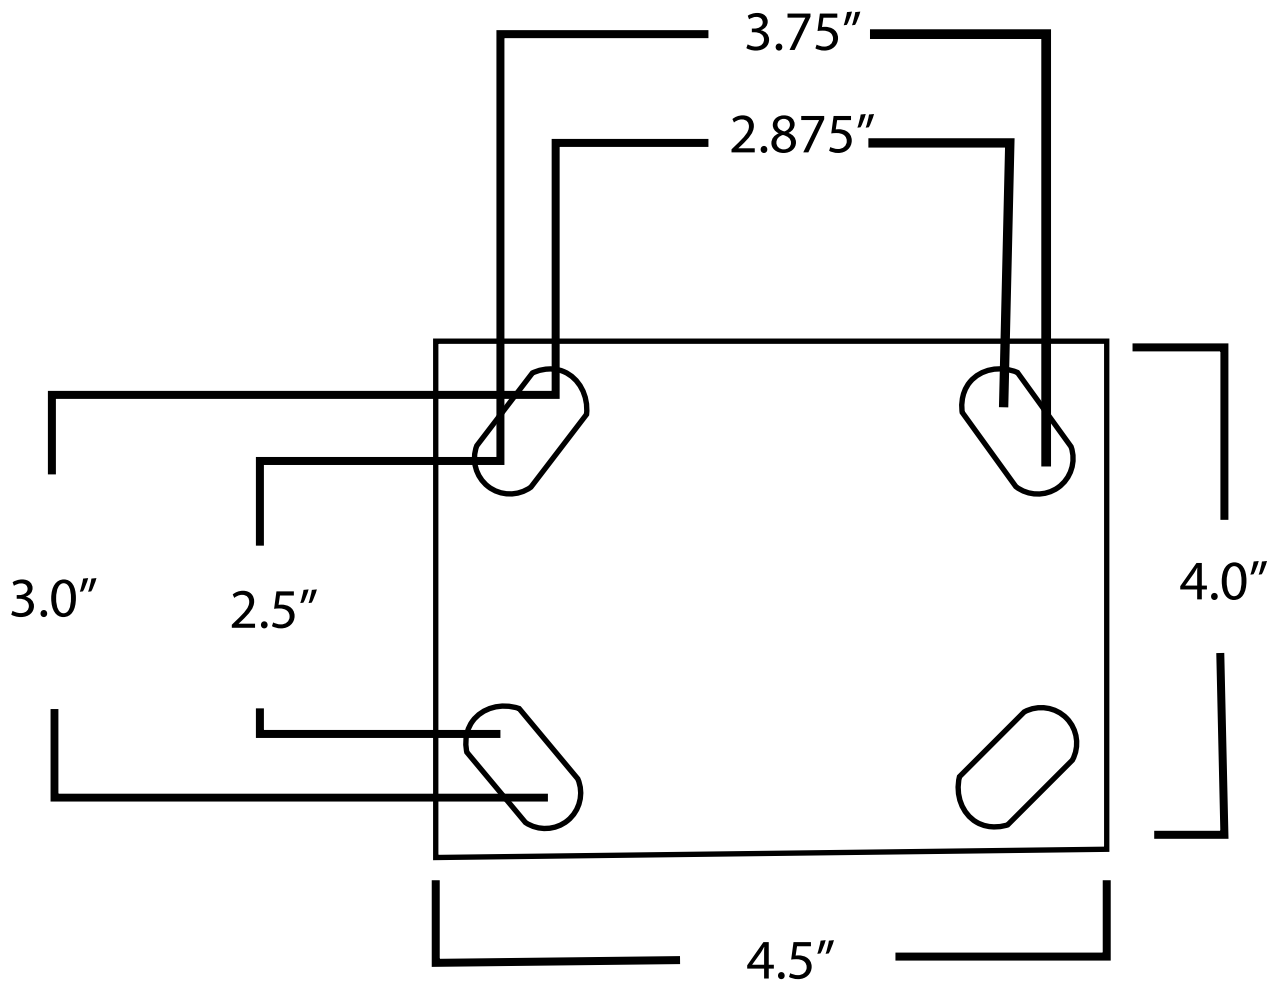

Surplus Center Item Number: 700783

Slotted Hole Dimensions

(Diagram not to scale)