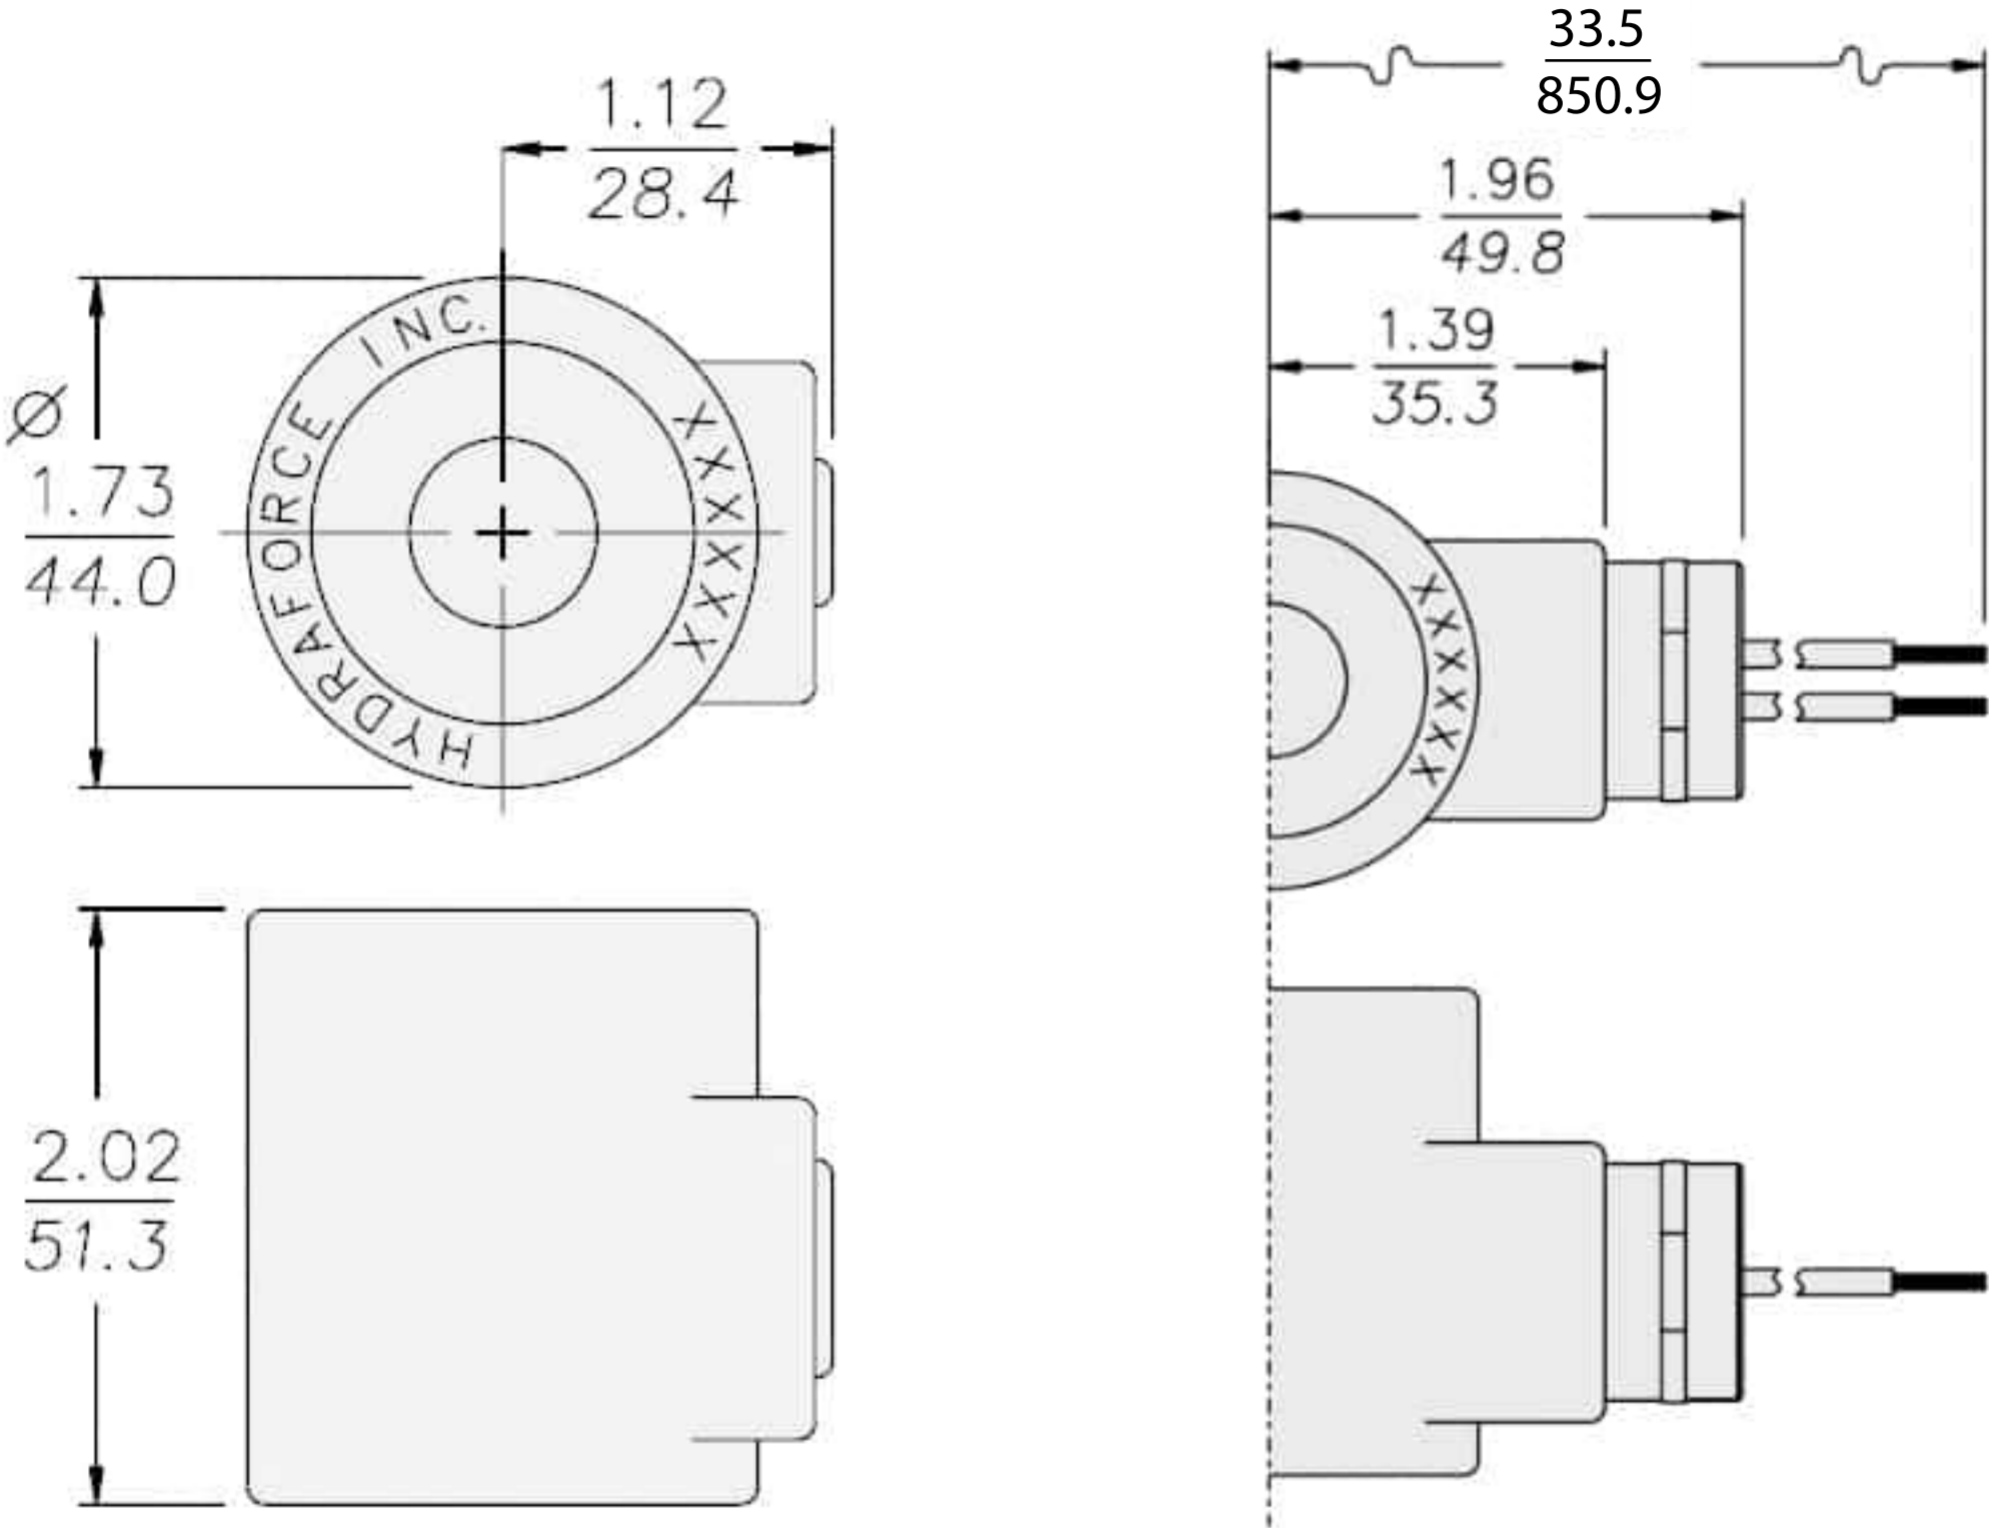

# Surplus Center item number: 900864

6365115

INCH  
MILLIMETRE

Series 10, 12, 16, 38, 58 Coils

**P**

**1/2" Conduit &  
18 Gauge Leads**