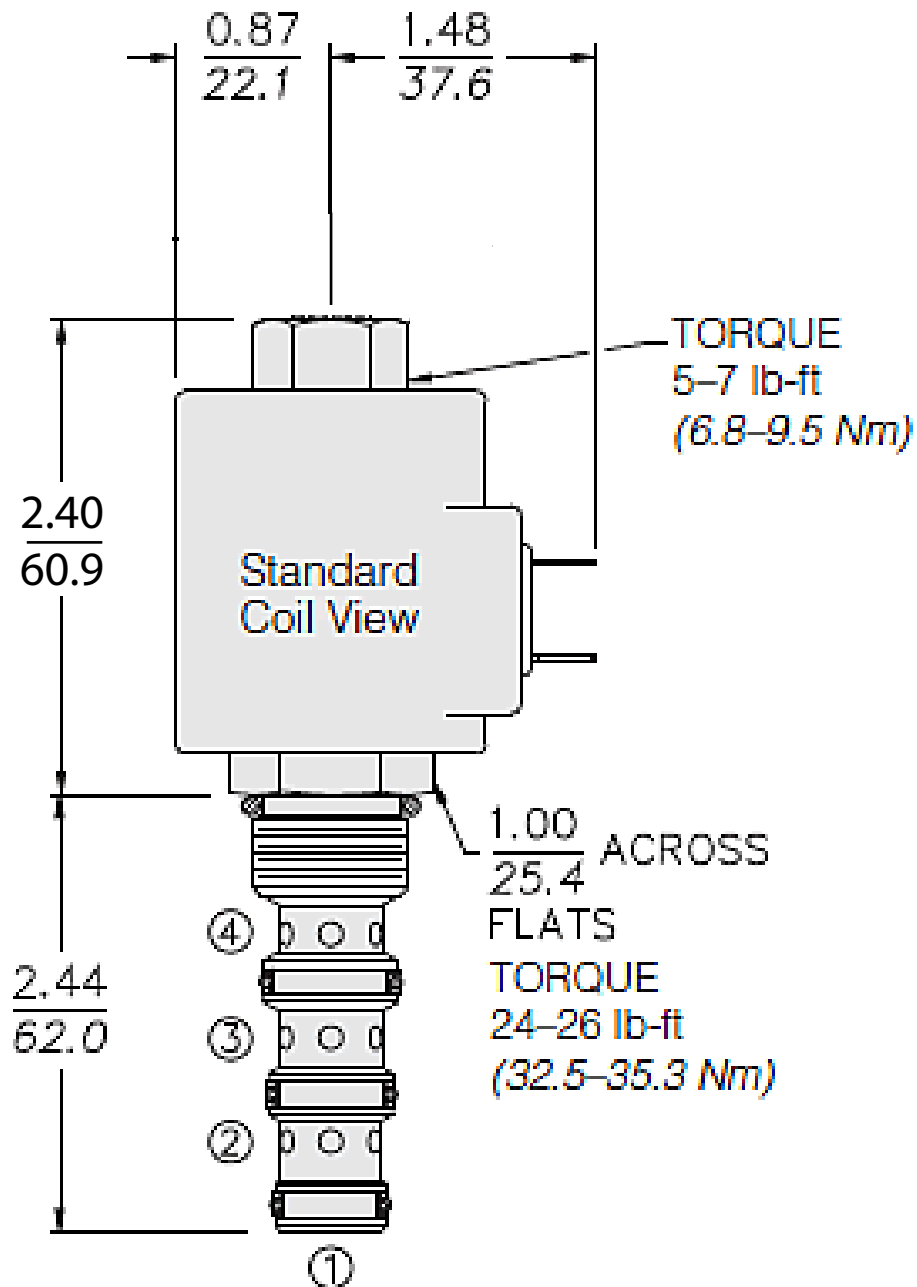

Surplus Center Item Number: 900967

SV10-41

Shown with Coil
Dimensions

COIL MUST BE INSTALLED
WITH LETTERING UP

INCH
MILLIMETRE