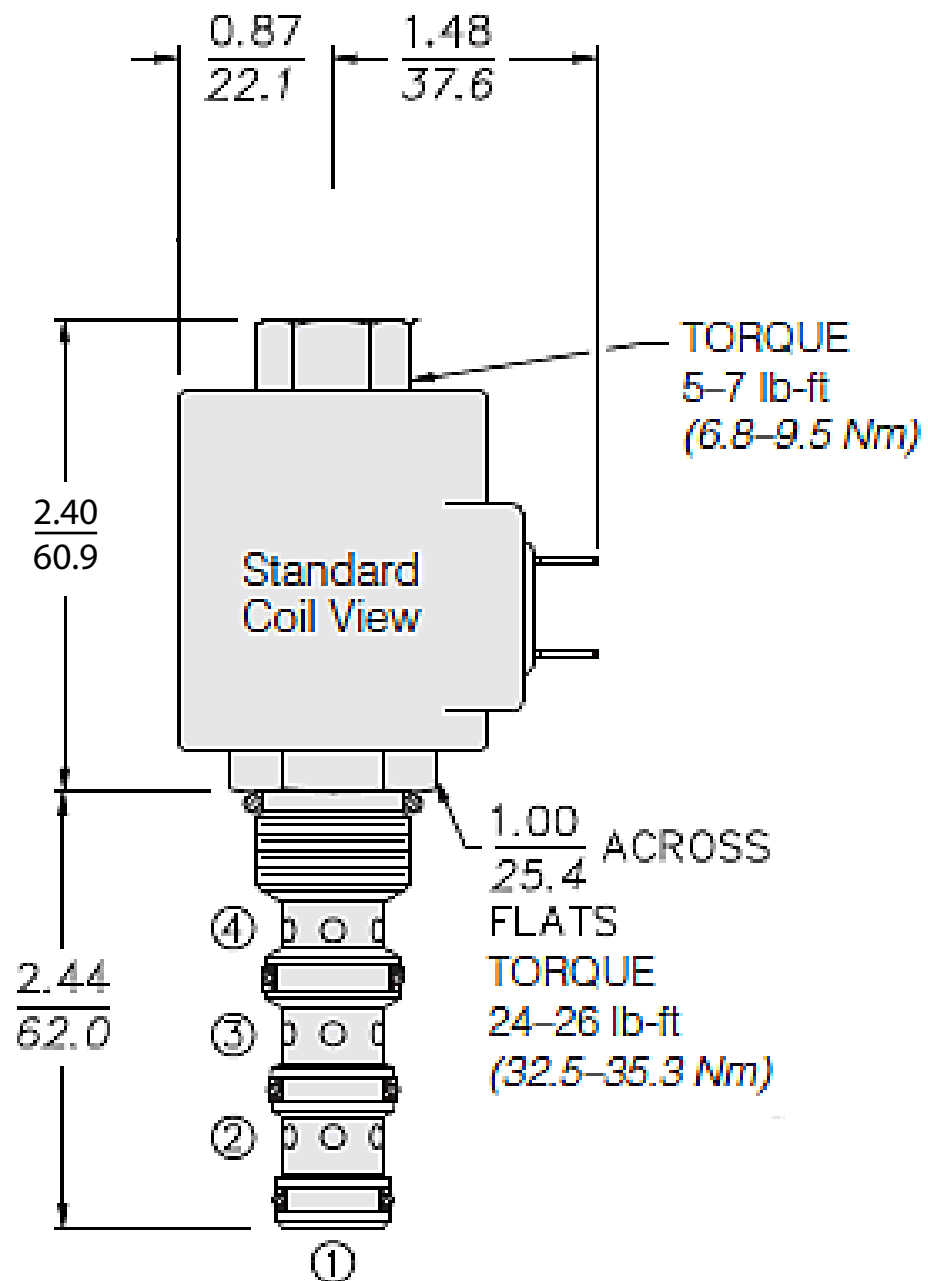

Surplus Center Item Number: 901838

SV10-42

Shown with Coil
Dimensions

COIL MUST BE INSTALLED
WITH LETTERING UP

INCH
MILLIMETRE