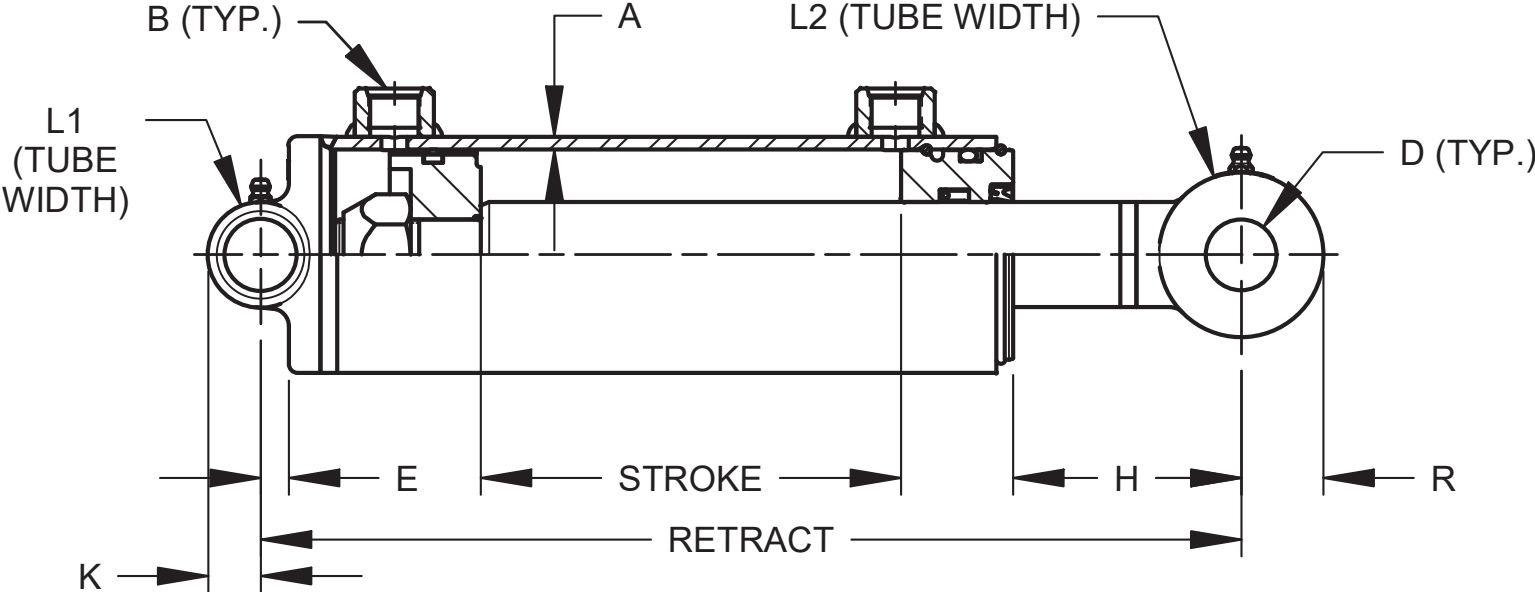

Item Number: 907025

PC5054XT

Model No.	Style	Wt.	PSI	Column Load (Lbs.)	Retract	Rod. Dia	A	B	D	E	H	K	L1	L2	R
PC5054XT	5X54	250	3000	32,100	65	2.5	5/16	#12 SAE	1-1/2	1-1/8	4	1-1/4	5-3/4	4	1-13/32