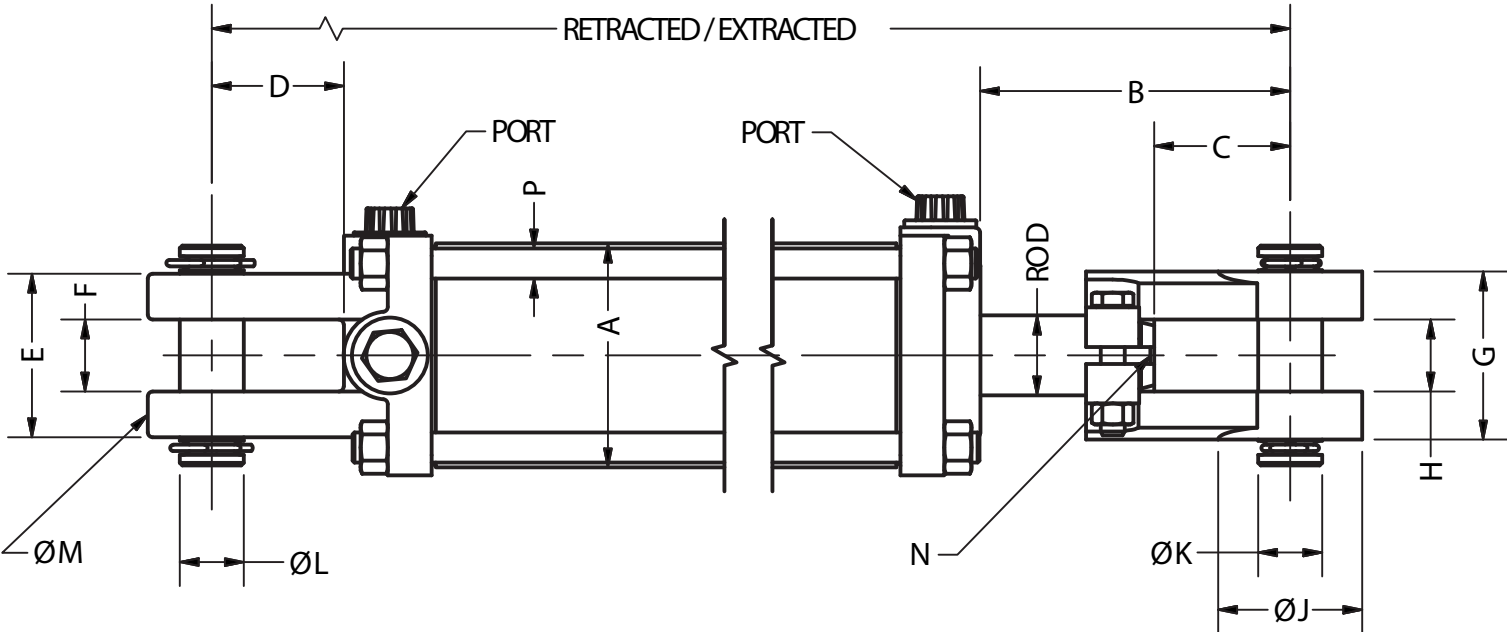

Surplus Center Item Number: 907142

PCT DIMENSIONAL CHART

PART NUMBER	BORE	A	B	J	M	C	D	F,H	G	E	N	P
PCT3530ORB	3.50"	3.875"	3.5"	2.250"	2.25"	2.125"	2.06"	1.125"	2.625"	2.50"	1-1/8-12-UNF	M16